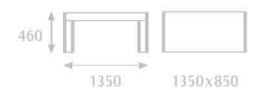

Wedge day bed with ski frame
CSS482

Wedge day bed with spider frame
CSS472