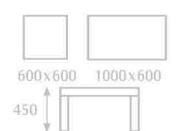

CSS451

wedge

CSS473

Available in Wenge or Beech

Choice of frame style:
Spider or ski, in Chrome.

Both spider and ski models are
available in single, 2 seater and
3 seater versions.

Can be upholstered in either a
two-tone finish, or single colour,
if required.

The Wedge coffee table
complements the range.