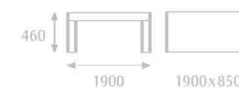

Wedge chair
(shown here with spider leg style)

CSS451

back view

Chrome button detail

wedge

Wedge day bed
(shown here with spider leg style
- also available with ski frame)

CSS473

Wedge day bed with ski frame
CSS483