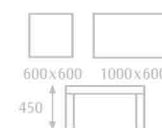

CSS451

wedge

CSS473

Available in Wenge or Beech

Choice of frame style:
Spider or ski, in Chrome.

Both spider and ski models are
available in single, 2 seater and
3 seater versions.

Can be upholstered in either a
two-tone finish, or single colour,
if required.

The Wedge coffee table
complements the range.