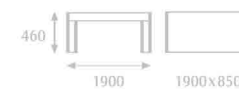

CSS451

wedge

CSS473

Available in Wenge or Beech

Choice of frame style:
Spider or ski, in Chrome.

Both spider and ski models are
available in single, 2 seater and
3 seater versions.

Can be upholstered in either a
two-tone finish, or single colour,
if required.

The Wedge coffee table
complements the range.