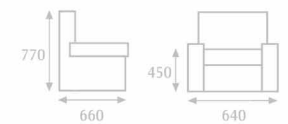

Morgan
2 seater sofa

CSS402

CSS400

Morgan chair

durability