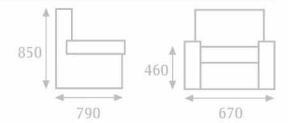

CSS122

CSS120

Rebecca

CSS412

CSS410

Brooke

All models with exposed wooden legs are supplied in natural Beech as standard

(Other frame finishes are available)