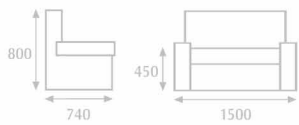

CSS122

CSS120

Rebecca

CSS412

CSS410

Brooke

All models with exposed wooden legs are supplied in natural Beech as standard

(Other frame finishes are available)