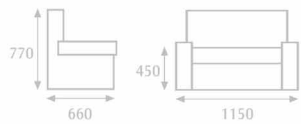

All models with exposed wooden legs are supplied in natural Beech as standard

(Other frame finishes are available)

Morgan
2 seater sofa