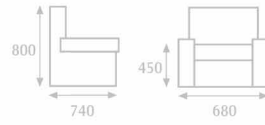

CSS122

CSS120

Rebecca

CSS412

CSS410

Brooke

All models with exposed wooden legs are supplied in natural Beech as standard

(Other frame finishes are available)