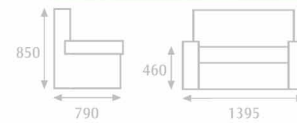

CSS122

CSS120

Rebecca

CSS412

CSS410

Brooke

All models with exposed wooden legs are supplied in natural Beech as standard

(Other frame finishes are available)