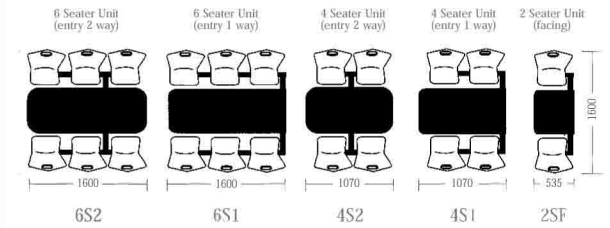

CU05 fast food unit

Seating configurations

Also available
as a canteen
chair

Seat colours: Red, Blue, Green, Brown, Charcoal and Black
Tabletop: 25mm thick chipboard faced and edged in Cream, Light Grey and Beech
Frame: Black Epoxy Powder Coated as standard