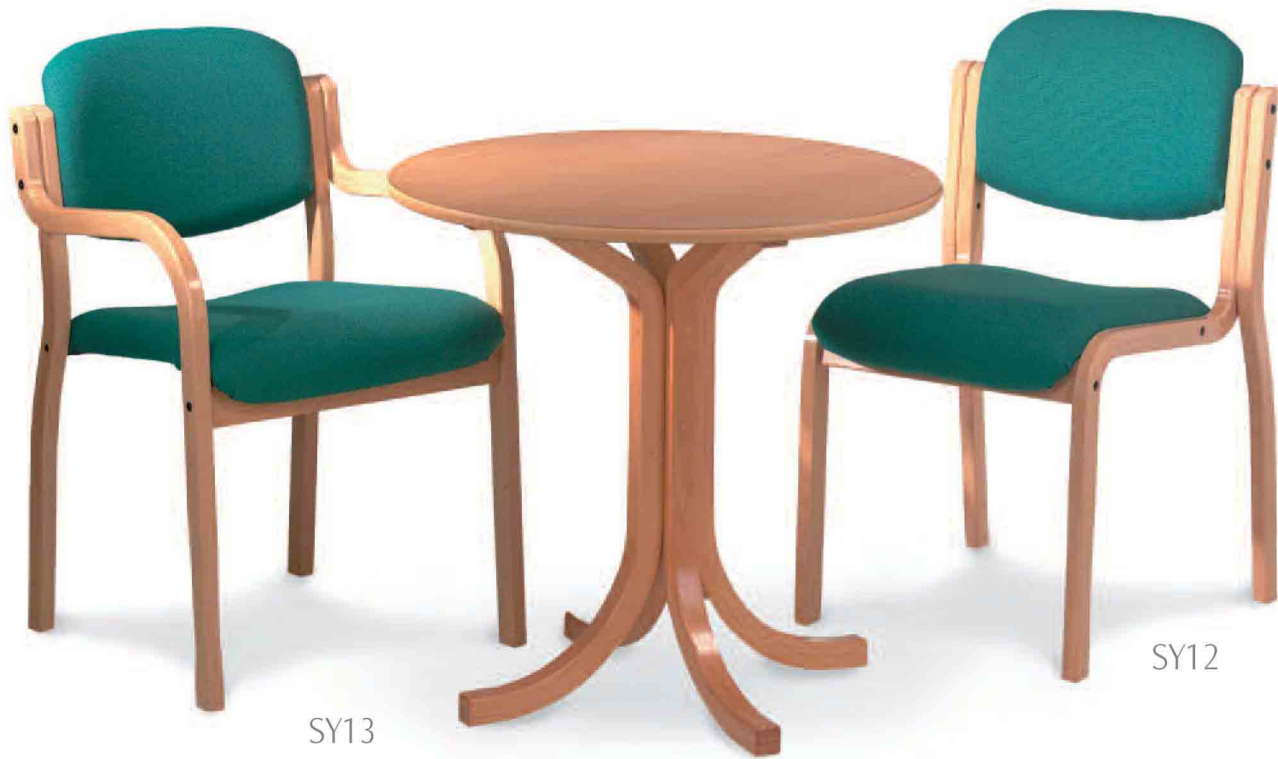

Surrey Range

SY1

SY2

SY3

- Mortice and Tenon jointed
- Robust Beech frame
- Frames can be stained to meet your requirements. Standard frame is Natural Beech
- Ideal library, lounge or student accommodation chair
- Fire resilient CMHR foam
- 3 YEAR GUARANTEE

SY4

timeless

SY13

SY12

- Ideal for receptions and libraries
- Modern design incorporating latest manufacturing techniques
- SY12 & SY13 will stack
- Frames are finished Natural, as standard
- Fire resilient CMHR foam
- 3 YEAR GUARANTEE

reception

SY14

SY17