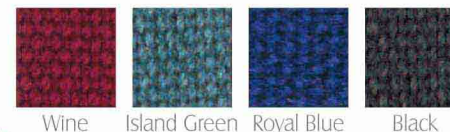

(Black)

FWT  
Writing table option

# ISO Range

Bradbury Stirling

ISO chairs linked (detachable linking clip)

- Stacks 5 high
- Detachable plastic linking device is available
- Rigid moulded seat and back
- Available in 4 standard tweed colours
- Frame is Black as standard
- Fire resilient CMHR foam
- 1 YEAR GUARANTEE

Wine Island Green Royal Blue Black